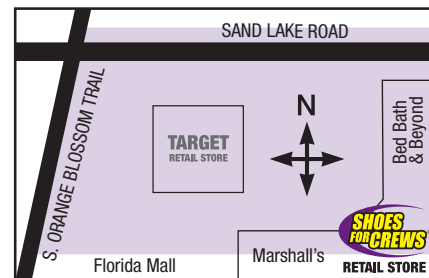

VISIT THE SHOES FOR CREWS®  
**orlando store**  
 FOR THE LARGEST SELECTION OF SLIP-RESISTANT FOOTWEAR

**HURRY**  
 Offers end 7/5/16.

Offer ends 7/5/16.  
 Offer valid on qualifying shoe purchases via Retail Store, phone, fax, or online orders. Must use key code to redeem. Cannot be combined with any other coupons or offers. Not valid on prior purchases.

Shoes For Crews® Retail Store  
 730 Sand Lake Road  
 Orlando, FL 32809  
 407.608.7710  
 shoesforcrews.com/orlando

KEY CODE: **OR115**

take  
 an EXTRA  
**10% OFF**  
 every pair

visit the  
**orlando store**  
 today!

730 Sand Lake Road  
 Orlando, Florida 32809

**407.608.7710**  
 shoesforcrews.com/orlando

**Store Hours:**  
 Mon - Sat: 10 am – 8 pm  
 Sun: 12 pm – 6 pm

**Directions**  
 Located in the Terrace at Florida Mall (¼ mile east of South Orange Blossom Trail) between Bed, Bath & Beyond and Marshall's, across from the Target Retail Store.