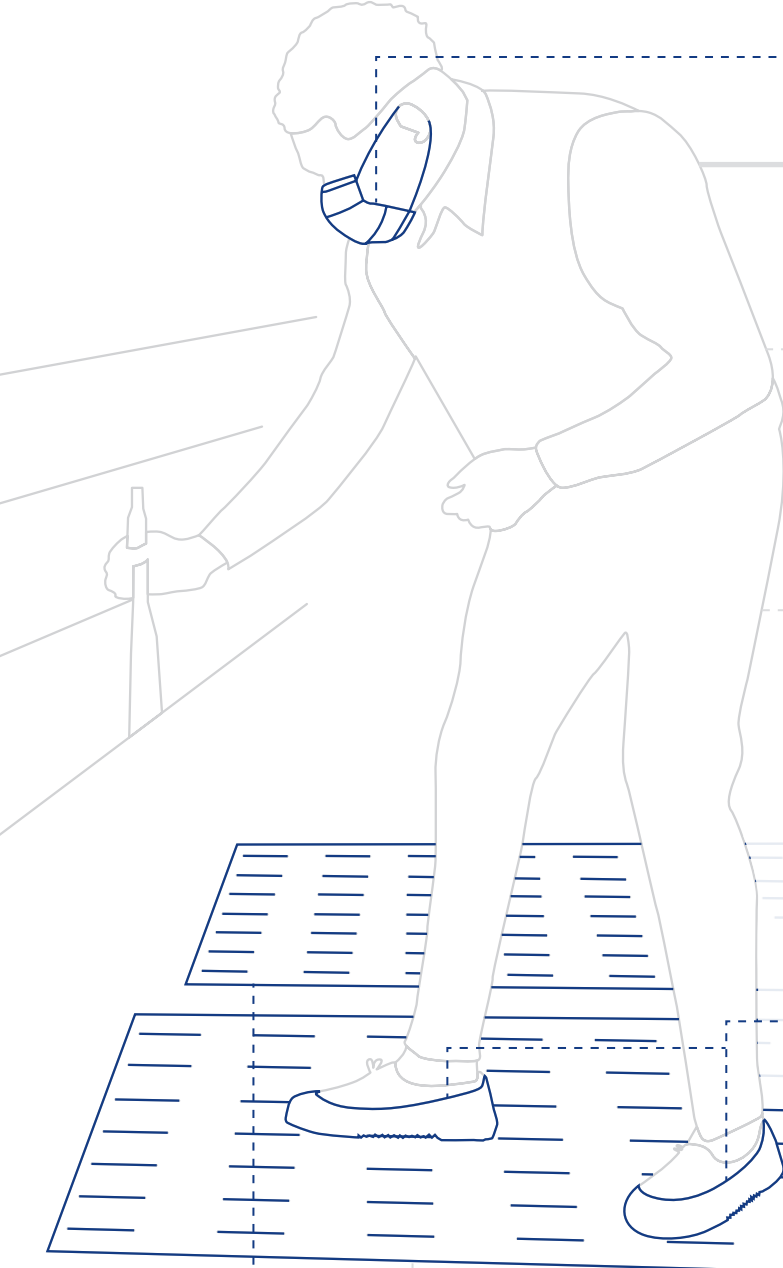

# SFC SAFETY FROM HEAD TO TOE

ESSENTIAL SERVICE INDUSTRY PPE

## SAFETY MASKS

- Washable, reusable cloth masks for managers
- Disposable masks for team members

**B-Core 3-Ply Reusable Masks (5-Pack)**  
A2100 Black  
A2300 Red  
A2200 Navy

**3-Ply Disposable Face Masks**  
A7500 (50 ct)  
A2000 (2000 ct)

## CREWGUARD® SAFETY OVERSHOES

- Prevents slip & fall accidents
- Essential for new hires, temps, visitors and inspections
- Space-saving, economical Storage Kit available

**CrewGuard®  
For Shoes  
Soft Toe**  
Style | G50